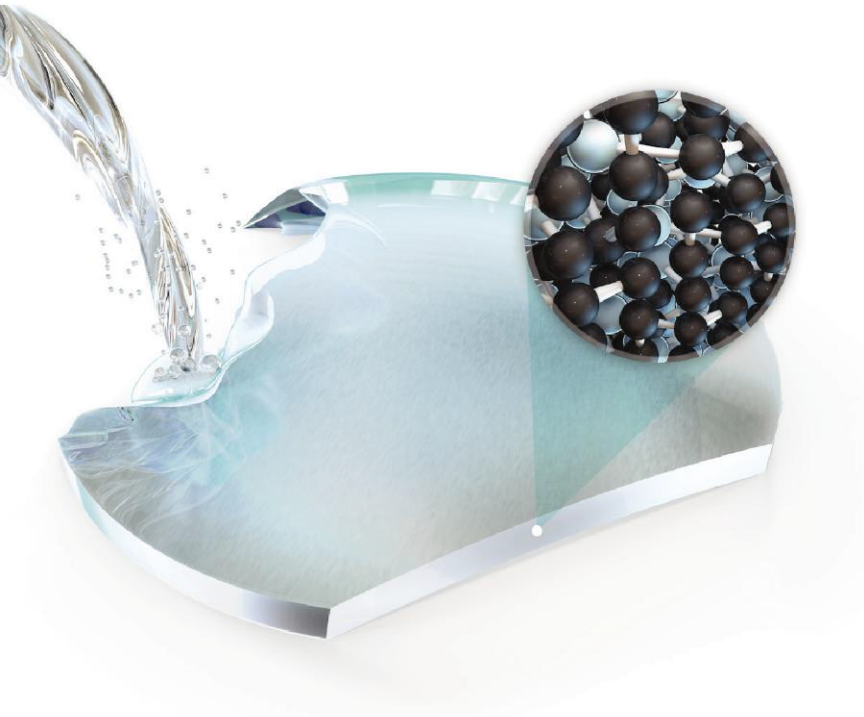

**100% UVA and UVB protection**

**NOVA OPTICAL IS INTRODUCING  
THE NEW CHANGE RX**

**FROM JUNE 23 TO SEPTEMBER 30  
SAVE AN ADDITIONAL  
\$20.00 OFF OUR LIST PRICE**

**1.50 INDEX ONLY**

**LIST PRICE:  
AVAILABLE IN SURFACED SV -----\$77.00  
&  
NOVA'S FREEFORM ADD \$48.00  
TO 1.50 CLEAR LENSES**

# In mass manufacturing builds in performance.

ChangeRx<sup>®</sup> technology creates a lens that activates and fades back to clear very quickly.

Photochromic dye molecules are mixed into and become blended with the plastic lens monomer.

### Maximum Indoor Clarity

Prior to UV exposure, ChangeRx lenses are the clearest plastic photochromic and are equivalent to standard clear plastics.