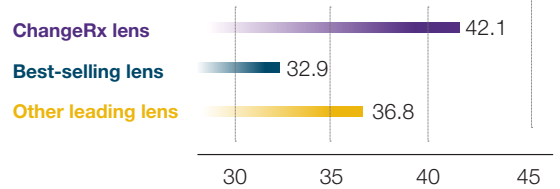

Fadeback TLT After 2 Minutes Indoors

After two minutes indoors, ChangeRx lenses are clearer than both leading lenses in the category.

* Total Light Transmittance = percentage of light that passes through the lens.