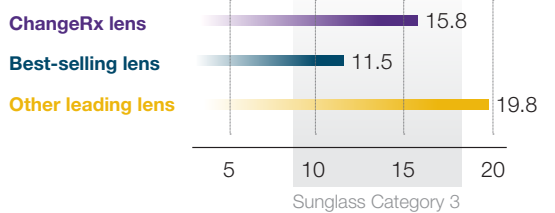

Activation TLT After 2 Minutes Outdoors

ChangeRx lenses activate rapidly to ISO Sunglass Category 3 range.