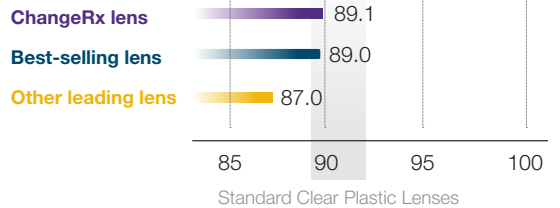

**100% UVA and UVB protection**

**NOVA OPTICAL IS INTRODUCING  
THE NEW CHANGE RX**

**FROM JUNE 23 TO SEPTEMBER 30  
SAVE AN ADDITIONAL  
\$20.00 OFF OUR LIST PRICE**

**1.50 INDEX ONLY**

**LIST PRICE:  
AVAILABLE IN SURFACED SV -----\$77.00  
&  
NOVA'S FREEFORM ADD \$48.00  
TO 1.50 CLEAR LENSES**

# In mass manufacturing builds in performance.

ChangeRx<sup>®</sup> technology creates a lens that activates and fades back to clear very quickly.

Photochromic dye molecules are mixed into and become blended with the plastic lens monomer.

## Plastic Photochromic Performance Comparison

Total Light Transmittance (TLT)\* at 22° C (72° F)

### Maximum Indoor Clarity

Prior to UV exposure, ChangeRx lenses are the clearest plastic photochromic and are equivalent to standard clear plastics.