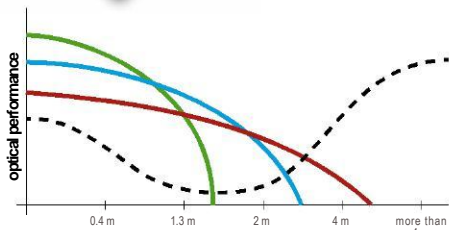

Relationship between vision performance and distance to the object

■ Reader 1.3 m	Up to 1.3 meters (4 ft) of clear vision
■ Reader 2 m	Up to 2 meters (6.5 ft) of clear vision
■ Reader 4 m	Up to 4 meters (13 ft) of clear vision
■ Progressive	variable performance