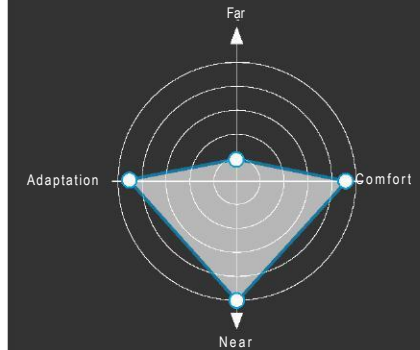

Select the option that fits with your needs

Nova Office offers several clear vision depths that provide the patients with a visual solution perfectly adapted to their individual needs. Available in three different

options; the user will experience a new visual sensation due to the wide intermediate and near vision combined with exceptional comfort.